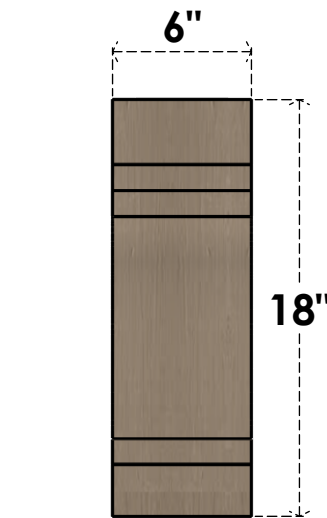

ITEM NUMBER: CORU06X12X18PECRCPR

6"W X 12"D X 18"H SERIES 2 CLASSIC PESCADERO ROUGH CEDAR
TIMBERTHANE FAUX WOOD CORBEL, PRIMED

SIDE PROFILE

FRONT PROFILE

ISOMETRIC

EKENA MILLWORK
2300 WEST MAIN ST.
CLARKSVILLE, TX 75426
TOLL FREE: 866-607-0453
WWW.EKENAMILLWORK.COM

NOTES

1. INSTALLATION TO BE COMPLETED IN ACCORDANCE WITH MANUFACTURER'S SPECIFICATIONS.
2. DRAWING MAY NOT BE TO SCALE
3. THIS DRAWING IS INTENDED FOR DESIGN AND PLANNING PURPOSES ONLY.
4. ALL INFORMATION CONTAINED HEREIN WAS CURRENT AT THE TIME OF DEVELOPMENT BUT MUST BE REVIEWED AND APPROVED BY THE PRODUCT MANUFACTURER TO BE CONSIDERED ACCURATE.
5. TIMBERTHANE ARCHITECTURAL PRODUCTS ARE MADE FROM HIGH DENSITY URETHANE AND COME FACTORY PRIMED