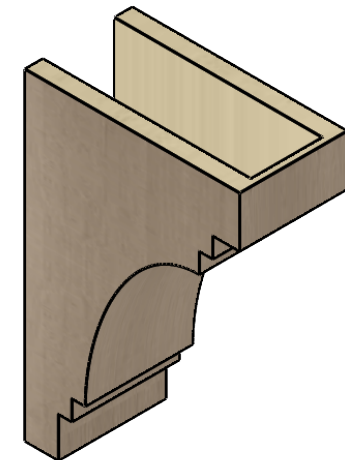

ITEM NUMBER: CORU06X12X18PECRCPR

6"W X 12"D X 18"H SERIES 2 CLASSIC PESCADERO ROUGH CEDAR
TIMBERTHANE FAUX WOOD CORBEL, PRIMED

SIDE PROFILE

FRONT PROFILE

ISOMETRIC

EKENA MILLWORK
2300 WEST MAIN ST.
CLARKSVILLE, TX 75426
TOLL FREE: 866-607-0453
WWW.EKENAMILLWORK.COM

NOTES

1. INSTALLATION TO BE COMPLETED IN ACCORDANCE WITH MANUFACTURER'S SPECIFICATIONS.
2. DRAWING MAY NOT BE TO SCALE
3. THIS DRAWING IS INTENDED FOR DESIGN AND PLANNING PURPOSES ONLY.
4. ALL INFORMATION CONTAINED HEREIN WAS CURRENT AT THE TIME OF DEVELOPMENT BUT MUST BE REVIEWED AND APPROVED BY THE PRODUCT MANUFACTURER TO BE CONSIDERED ACCURATE.
5. TIMBERTHANE ARCHITECTURAL PRODUCTS ARE MADE FROM HIGH DENSITY URETHANE AND COME FACTORY PRIMED