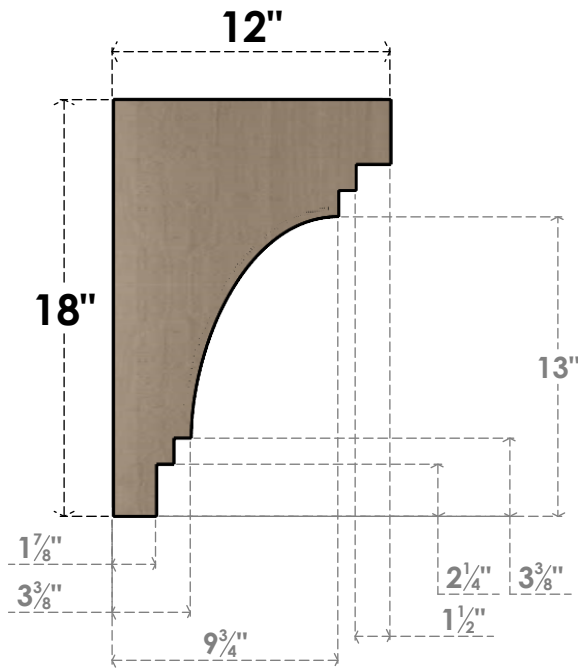

ITEM NUMBER: CORU06X12X18PECRCPR

6"W X 12"D X 18"H SERIES 2 CLASSIC PESCADERO ROUGH CEDAR
TIMBERTHANE FAUX WOOD CORBEL, PRIMED

SIDE PROFILE

FRONT PROFILE

ISOMETRIC

EKENA MILLWORK
2300 WEST MAIN ST.
CLARKSVILLE, TX 75426
TOLL FREE: 866-607-0453
WWW.EKENAMILLWORK.COM

NOTES

1. INSTALLATION TO BE COMPLETED IN ACCORDANCE WITH MANUFACTURER'S SPECIFICATIONS.
2. DRAWING MAY NOT BE TO SCALE
3. THIS DRAWING IS INTENDED FOR DESIGN AND PLANNING PURPOSES ONLY.
4. ALL INFORMATION CONTAINED HEREIN WAS CURRENT AT THE TIME OF DEVELOPMENT BUT MUST BE REVIEWED AND APPROVED BY THE PRODUCT MANUFACTURER TO BE CONSIDERED ACCURATE.
5. TIMBERTHANE ARCHITECTURAL PRODUCTS ARE MADE FROM HIGH DENSITY URETHANE AND COME FACTORY PRIMED